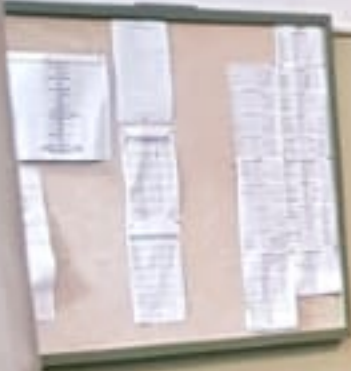

A bulletin board on the left wall, featuring a green exit sign at the top left, several notices, and a calendar.

A person in a white t-shirt and dark pants standing near a chalkboard on the left side of the gym.

Two people, one in a white hoodie and one in a dark jacket, moving across the court on the left side.

A person in a light blue shirt and dark pants walking across the court in the middle ground.

A person in a dark jacket and dark pants crouching on the right side of the court.

A person in a dark jacket and light pants walking on the right side of the court.

A long wooden structure consisting of multiple vertical posts and horizontal rungs, likely used for gymnastics or as a rack for equipment.

A green cart filled with white volleyball balls, positioned in the foreground near the net.

A green chalkboard mounted on the left wall of the gym.

A doorway or entrance at the far end of the gymnasium.